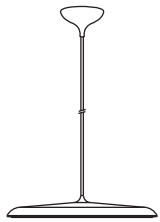

design  
for the  
people

nordlux

Artist 40

Shade diameter (cm): 40  
Shade height (cm): 6

## Artist 40

Item number: 83093054 Silver  
EAN: 5701581386983

Packaging unit 1  
Material: Metal/Plastic  
IP20, Class 2 (Double isolated), 230V  
Cord: 300 cm, Black textile cable  
Can the cable be replaced? No  
LED MODUL, Light source incl. 24w led

Area: Indoor  
Energy class A++ - A  
Transformer/driver placement: I lampen

With its timeless design and simple shape, ARTIST is a beautiful candidate for a future classic. As the name suggests, Artist is modeled on the world of music – inspired by a drum kit cymbal. Design by Bønnelycke MDD.